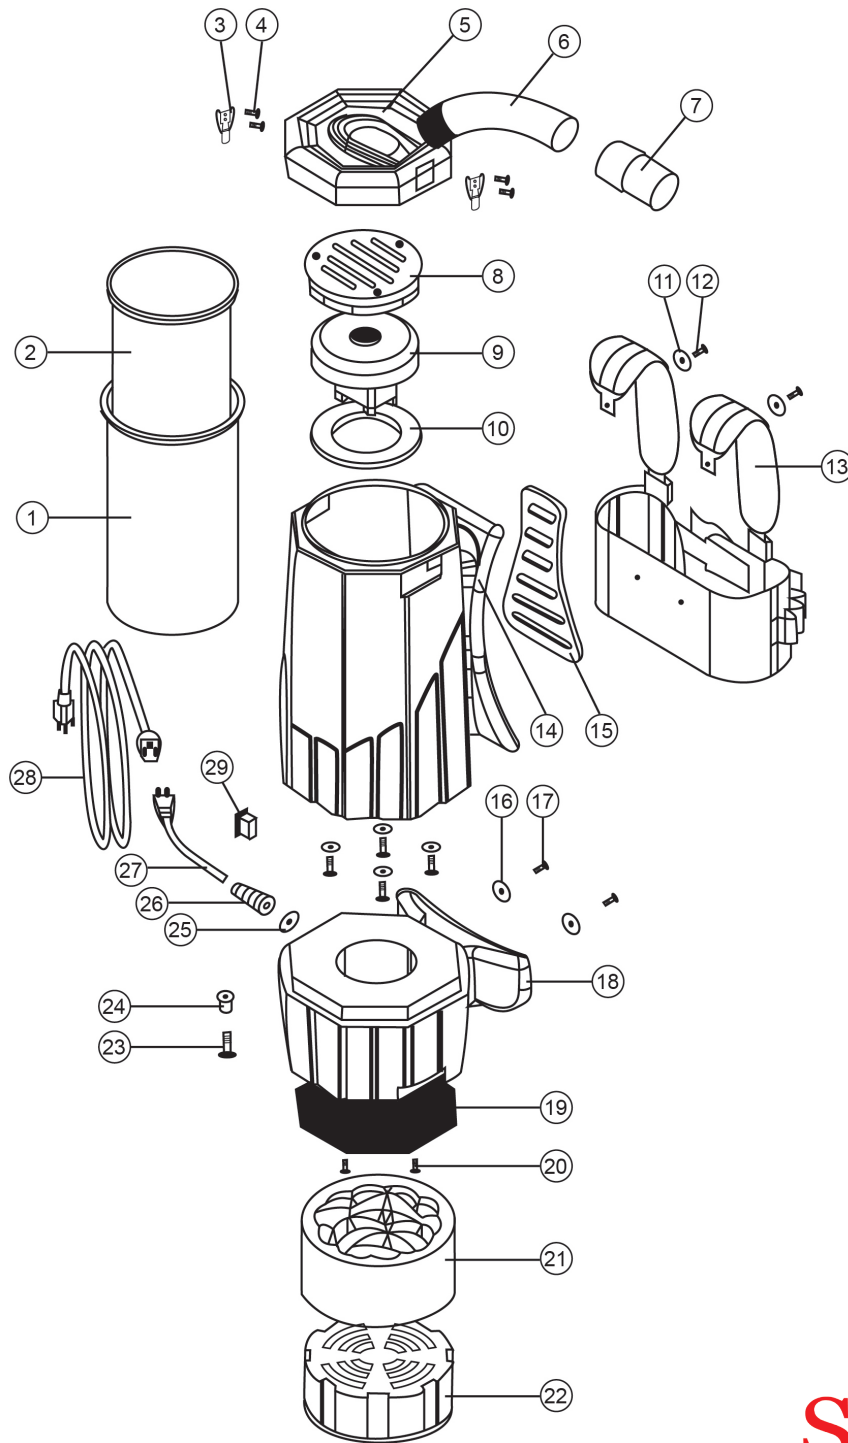

ULTIMATE
SOLUTIONS
Together We're Better!

MACHINE PARTS LIST

Raven 10-Quart Backpack Vacuum Series
Super, WHISPER, HEPA and Aviation Models

Sandia
PRODUCTS

Your Ultimate Choice in
Profitable Cleaning Performance!